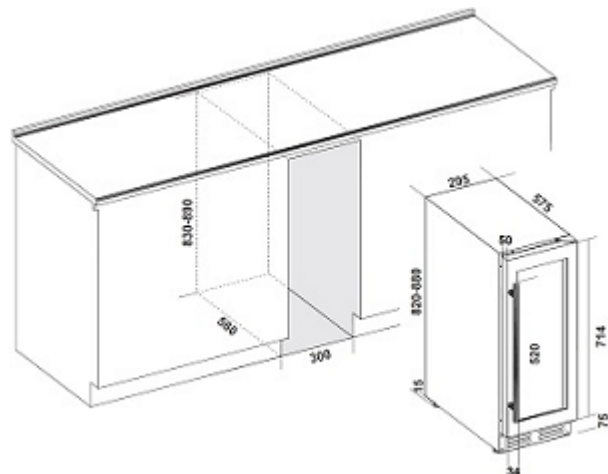

CBU18S2B

Single-compartment service wine cabinet
Built-under counter range

- + Capacity: 20 bottles*
- + Built-under counter installation
- + Design: black body & black piano organic glass door frame
- + Cooling system: compressor
- + Type of cold: air moving system
- + Adjustable temperature range of use: 5-20°C
- + Electronic regulation
- + Thermometer with blue electronic display
- + White LED lights with switch button
- + 1 reversible glass door, anti-UV treated, 2-layers tempered glass (grey-colored)

*Capacity given as an indication with 75cl Bordeaux traditional type bottles and measured with 5 shelves. Adding shelves reduce considerably the total capacity.

CBU18S2B

Single-compartment service wine cabinet

> LOGISTIC DATAS

Gross dimensions (WxDxH cm)	: 35,5 x 64,5 x 86,5
Net dimensions (WxDxH cm)	: 29,5 x 57,5 x 82
Gross weight (kg)	: 32,00
Net weight (kg)	: 30,00
Full truck (pcs)	: 240
Container (pcs)	20' : 134
	40' : 280
	40' HC : 315